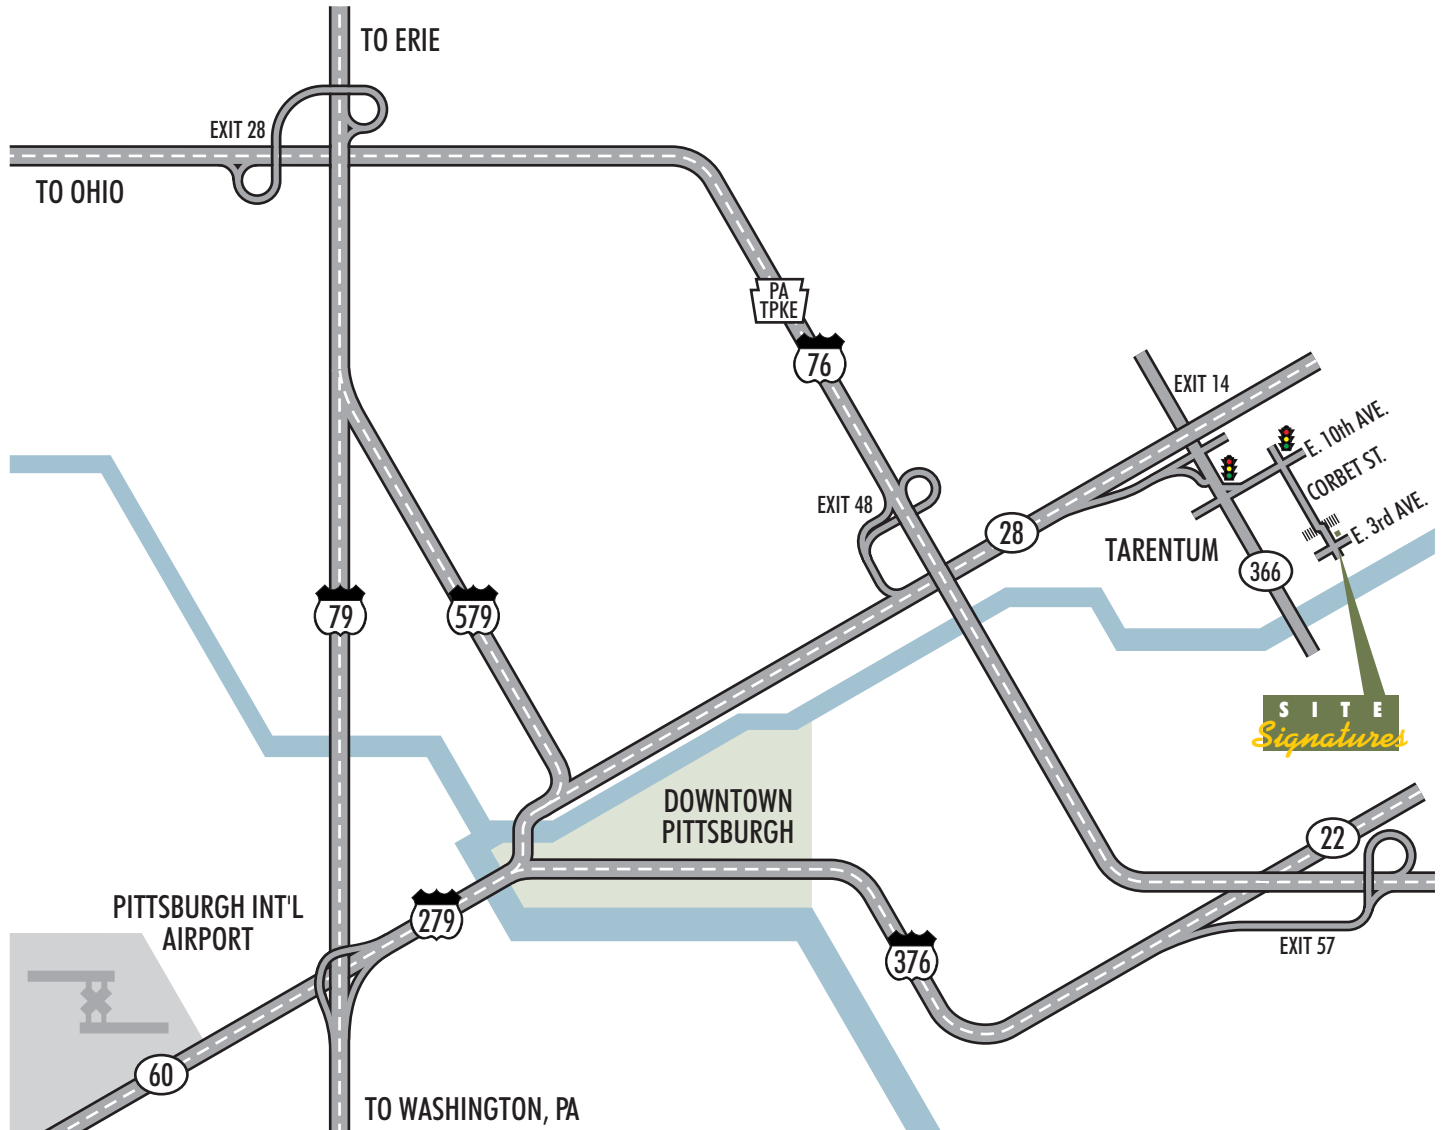

# Directions to Site Signatures

- From Downtown Pittsburgh - follow signs for Route 28 North
- Follow Rt. 28 North to the Tarentum Exit --#14
- At exit ramp, bear right, toward Tarentum (Exit sign for Penn State N.K.)
- Get in left-hand lane. At first light (arrow), make a left turn up the hill onto E 10th Avenue
- At first light make a right turn onto Corbet Street, stay straight on Corbet Street through first stop sign, over Rail Road Tracks and through second stop sign (prior to second stop sign you will pass Rite Aid Drug Store on right).
- Site Signatures, Inc. is located in the second building on the Left Side of street, across from Blackburn's Pharmacy